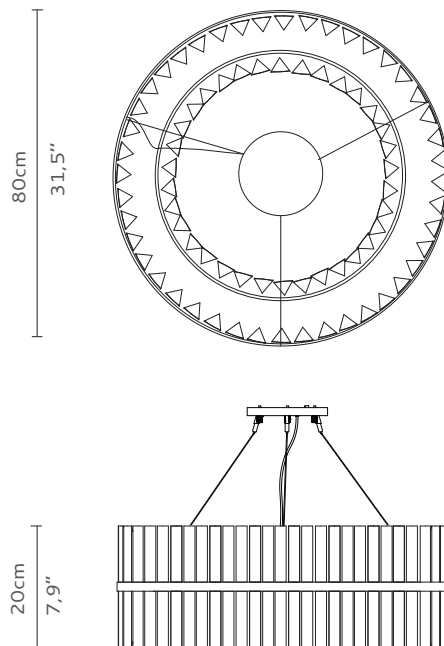

CABINETS & BOOKCASES

LIBERTY SLIM | suspension

DIMENSIONS

Cord Height: Adjustable
with 200cm | 78,74"

Height: 20cm | 7,9"
Diam.: 80cm | 31,5"

MATERIALS

Body: Brass & Crystal glass

STANDARD FINISHES

Body: Gold plated & Clear
crystal

WEIGHT

Aprox: 70kg | 154,32lbs

BULBS

22 x g9 Halogen Bulbs (40W
max) *USA not included
Voltage: 220-240V

PACKAGING

Volume: 0,13m³ | 4,59ft³
Weight: 80kg | 176,37lbs