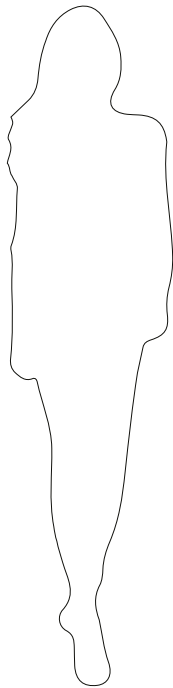

CABINETS & BOOKCASES

LIBERTY SLIM | suspension

DIMENSIONS

Cord Height: Adjustable
with 200cm | 78,74"

Height: 20cm | 7,9"
Diam.: 80cm | 31,5"

MATERIALS

Body: Brass & Crystal glass

STANDARD FINISHES

Body: Gold plated & Clear
crystal

WEIGHT

Aprox: 70kg | 154,32lbs

BULBS

22 x g9 Halogen Bulbs (40W
max) *USA not included
Voltage: 220-240V

PACKAGING

Volume: 0,13m³ | 4,59ft³
Weight: 80kg | 176,37lbs