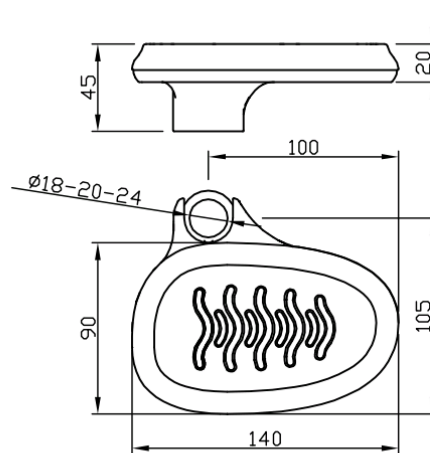

Soap dish

Acrylic soap dish for shaft
70200-AC

TECHNICAL INFORMATION

Soap dish for Ø24-22-20- 18. ACRYLIC

FEATURES

PICTURE

TECHNICAL DRAWING

SPARE PARTS