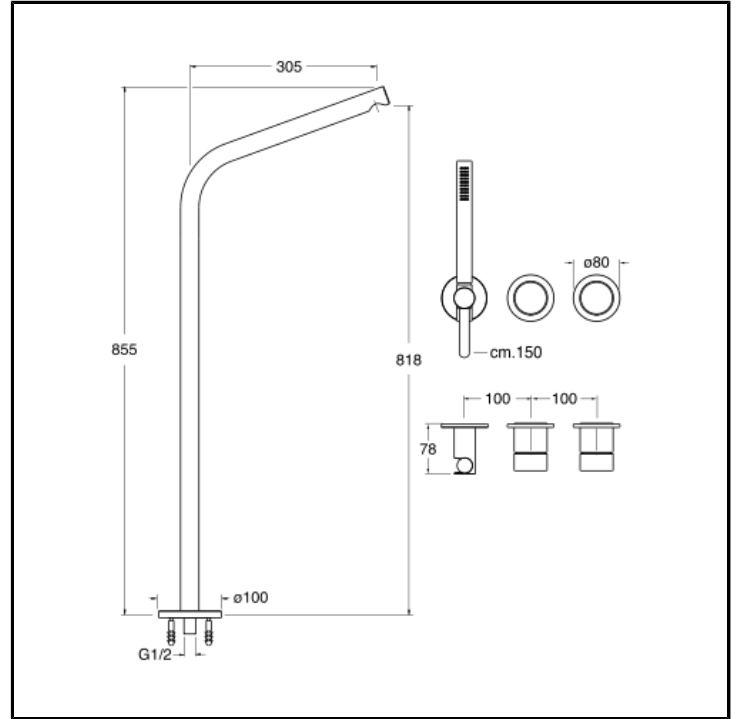

Bath mixer external parts for CRICS100 (right side) - CRICS101 (left side) with 2 outlet diverter, floor mounted spout, anti-lime hand shower, LONG LIFE flexible hose

FINITURE

 Brushed stainless steel AISI