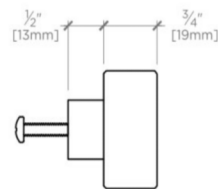

## DECIBEL

Decibel 1 1/2" Knob

DBHW02

MOUNTING HARDWARE INCLUDED		
STYLE #	DESCRIPTION	QTY
998945	Service Parts 8-32 1" Truss Head Machine Screw, Combo, Slotted	1
998946	Service Parts 8-32 1 1/2" Truss Head Machine Screw, Combo, Slotted	1

TOP VIEW SCALE: 6"=1'-0"

ISO VIEW SCALE: 6"=1'-0"

FRONT VIEW SCALE: 6"=1'-0"

SIDE VIEW SCALE: 6"=1'-0"