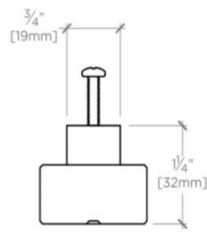

### PRODUCT FEATURES

Inspired by record player volume controls

Pair with Waterworks extensive line of Decibel fittings and faucets

Includes per fixing: 8-32 Truss Head Machine Screw-Combo-Slotted

## DECIBEL

Decibel 1 1/2" Knob

DBHW02

MOUNTING HARDWARE INCLUDED		
STYLE #	DESCRIPTION	QTY
998945	Service Parts 8-32 1" Truss Head Machine Screw, Combo, Slotted	1
998946	Service Parts 8-32 1 1/2" Truss Head Machine Screw, Combo, Slotted	1

TOP VIEW SCALE: 6"=1'-0"

ISO VIEW SCALE: 6"=1'-0"

FRONT VIEW SCALE: 6"=1'-0"

SIDE VIEW SCALE: 6"=1'-0"