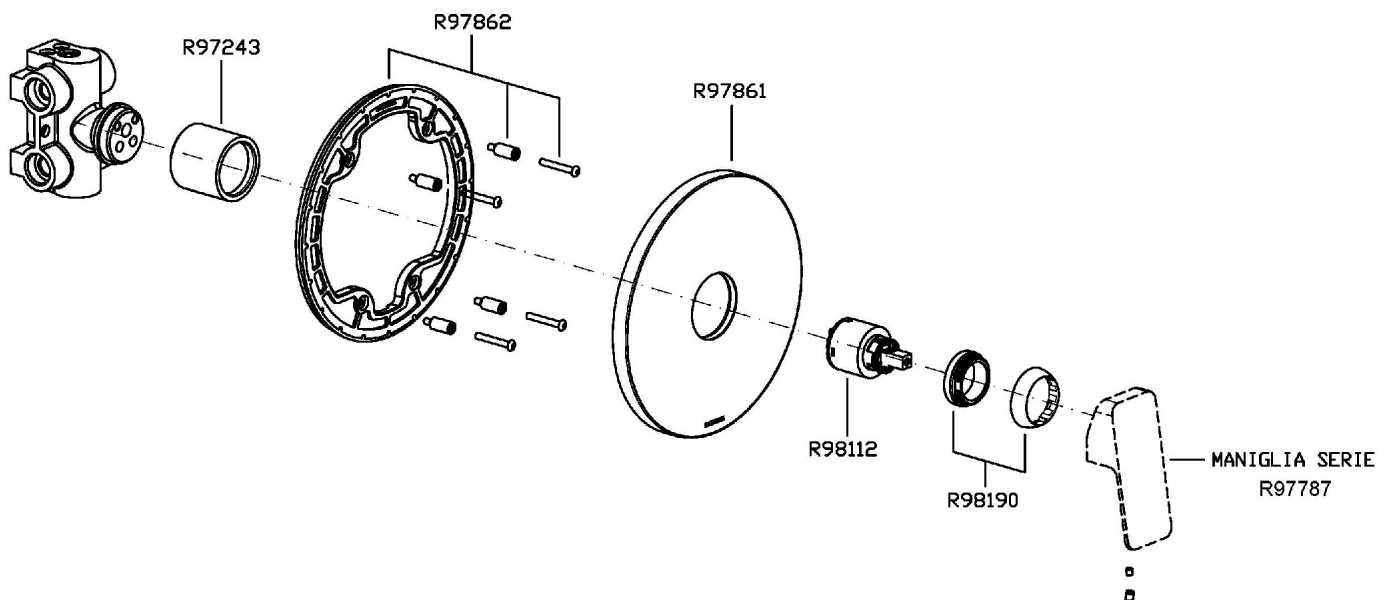

GILL

ZGL090

Esplosi / Exploded