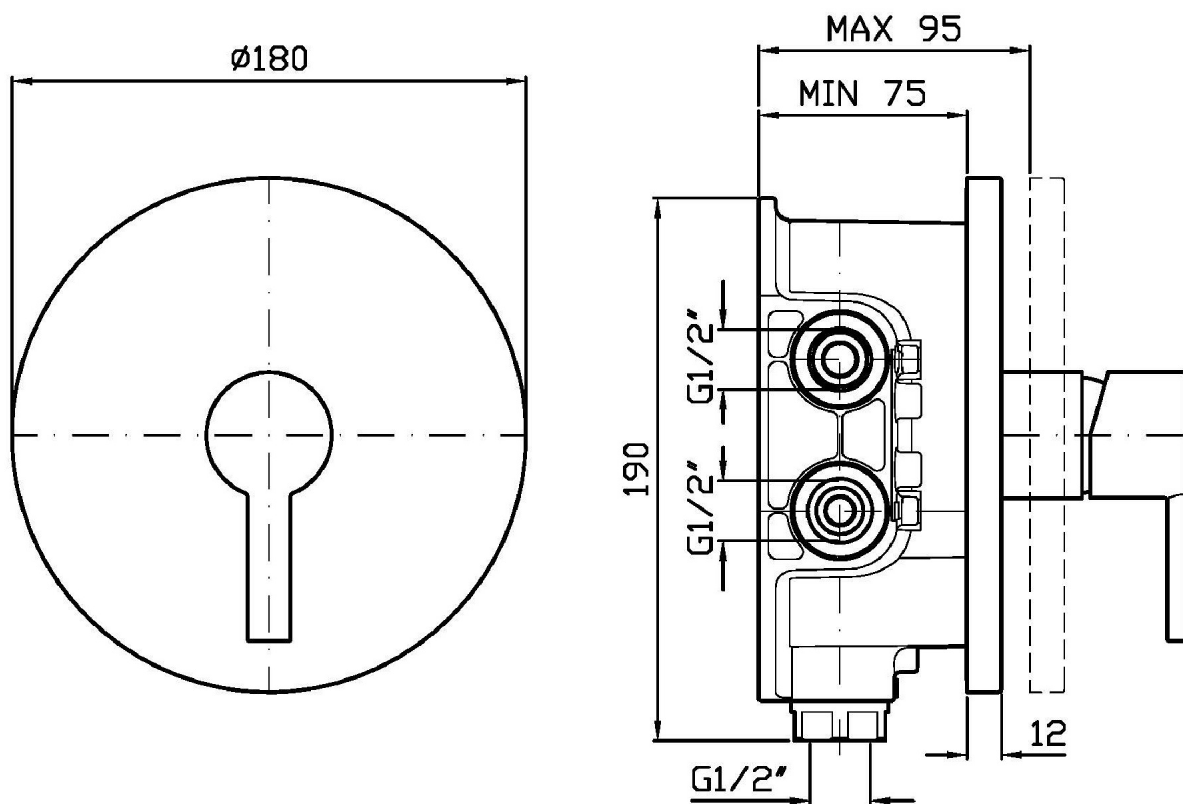

## GILL

ZGL090

Disegno Complessivo / Overall Drawing

## GILL

ZGL090

Pesi e Misure / Weights and Sizes

Peso ( Kg ) Weight ( lb )	3,00 ( Kg )	6,61 ( lb )
Volume test ( dc3 ) - ( in3 )	7,50 ( dc3 )	457,68 ( in3 )
h ( mm ) - ( in )	90,00 ( mm )	3,54 ( in )
L1 ( mm ) - ( in )	250,00 ( mm )	9,84 ( in )
L2 ( mm ) - ( in )	333,00 ( mm )	13,11 ( in )