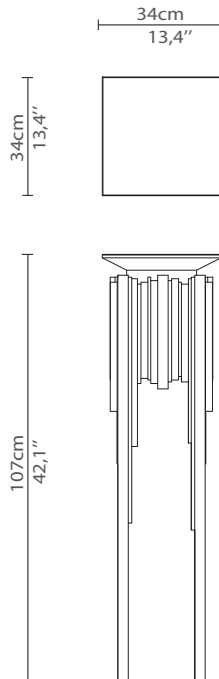

CABINET & BOOKCASES

EMPIRE | column display

DIMENSIONS

Height: 107cm | 42,1"
Length: 34cm | 13,4"
Depth: 34cm | 13,4"

MATERIALS

Body: Brass & Marble

STANDARD FINISHES

Body: Gold plated & Marble nero marquina

WEIGHT

Aprox: 40kg | 18,1lbs

PACKAGING

Volume: 0,23m³ | 8,12ft³
Weight: 50kg | 22,7lbs