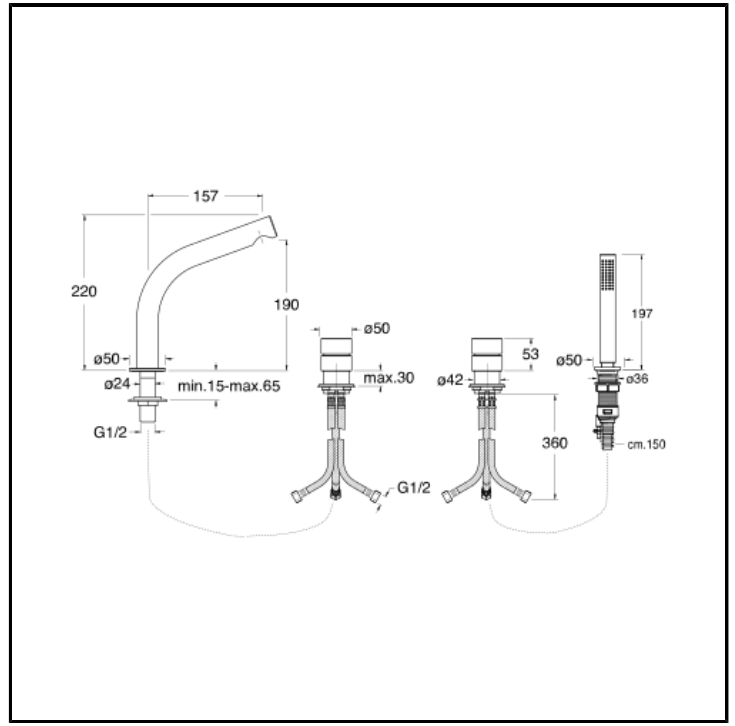

4 hole deck mounted bath mixer with spout, pull-out anti-lime hand shower with independent mixing and FOLLOW ME

FINITURE

Brushed stainless steel AISI

COMMAND

- Monocontrol

INSTALLATION

- Tub edge

TPOLOGY