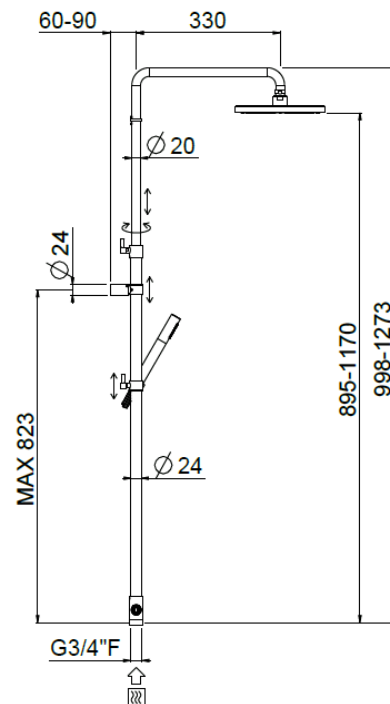

# Bridge telescopic 3/4" connection

Bridge telescopic 3/4" connection, Stick shower head  
**32678X-CRX**

## TECHNICAL INFORMATION

Bridge turning shower column with adjustable mounting with articulated shower holder, 3/4 connection, adjustable upper holder and diverter. Non-liming inspectable round shower head Ø250 in chromed stainless steel. ABS non-liming inspectable one jet round shower. PVC smooth double anti-torsion flexible hose cm 150. CHROME

## SPARE PARTS

## TECHNICAL DRAWING