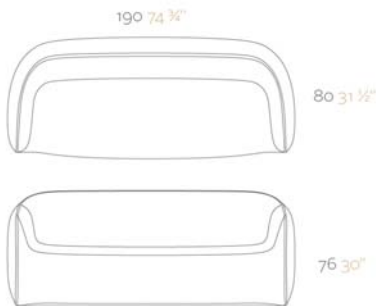

BLOW Sofa
BLOW Sofá

REFERENCE* REFERENCIA*

55016 55016F 55016W 55016L

ReferenceX, for example 0000A ReferenciaX, ejemplo 0000A.

* A: AIRE R: AGUA F: FOC W:LLUM L: LEDS B: FULL WHITE G: GLASS