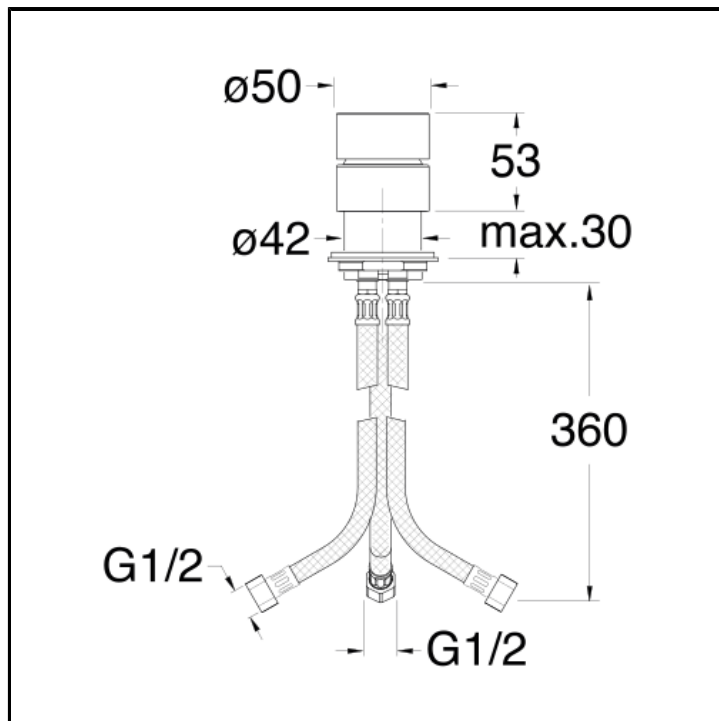

Deck mounted bath mixer with 1 outlet 1/2"

FINITURE

 Brushed stainless steel AISI

COMMAND

- Monocontrol

INSTALLATION

- Tub edge

TPOLOGY