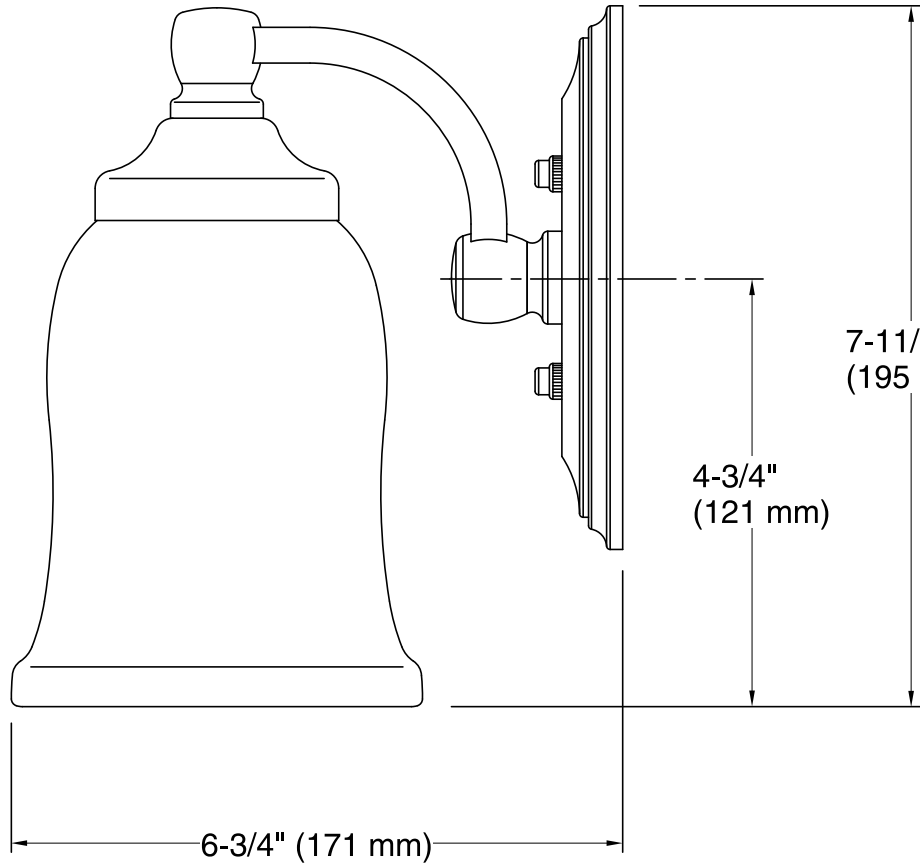

KOHLER®

Bancroft® One-light sconce K-11421

Technical Information

All product dimensions are nominal.

Installation Type: Wall-mount

Material: Metal, Glass

Number of Lights: 1

Notes

Install this product according to the installation guide.

1-800-4KOHLER (1-800-456-4537)

Kohler Co. reserves the right to make revisions without notice to product specifications.

For the most current Specification Sheet, go to www.kohler.com.

5-6-2020 07:52 - US/CA

THE BOLD LOOK
OF **KOHLER®**