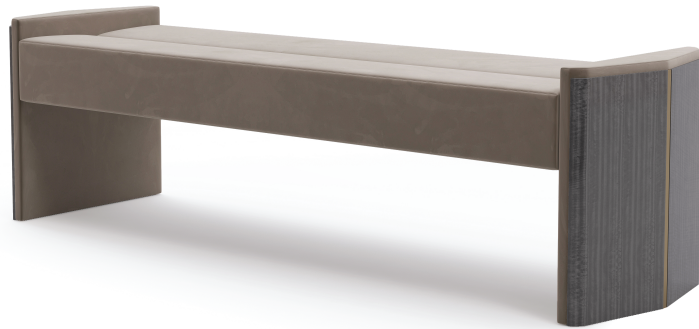

# LUXXU

MODERN DESIGN & LIVING

LIGHTING

UPHOLSTERY

TABLES

CONSOLES

SIDEBOARDS

MIRRORS

CABINETS & BOOKCASES

ALGERONE | ottoman

46cm  
18,1''

47cm  
18,5''

165cm  
65,0''

45cm  
17,7''

## DIMENSIONS

Height: 47cm | 18,5''

Length: 165cm | 65,0''

Depth: 46cm | 18,1''

Seat Height: 45cm | 17,7''

Seat Depth: 46cm | 18,1''

## MATERIALS

Body: Brass, Velvet & Wood