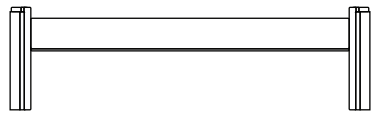

CABINETS & BOOKCASES

ALGERONE | ottoman

46cm  
18,1''

47cm  
18,5''

165cm  
65,0''

45cm  
17,7''

## DIMENSIONS

Height: 47cm | 18,5''

Length: 165cm | 65,0''

Depth: 46cm | 18,1''

Seat Height: 45cm | 17,7''

Seat Depth: 46cm | 18,1''