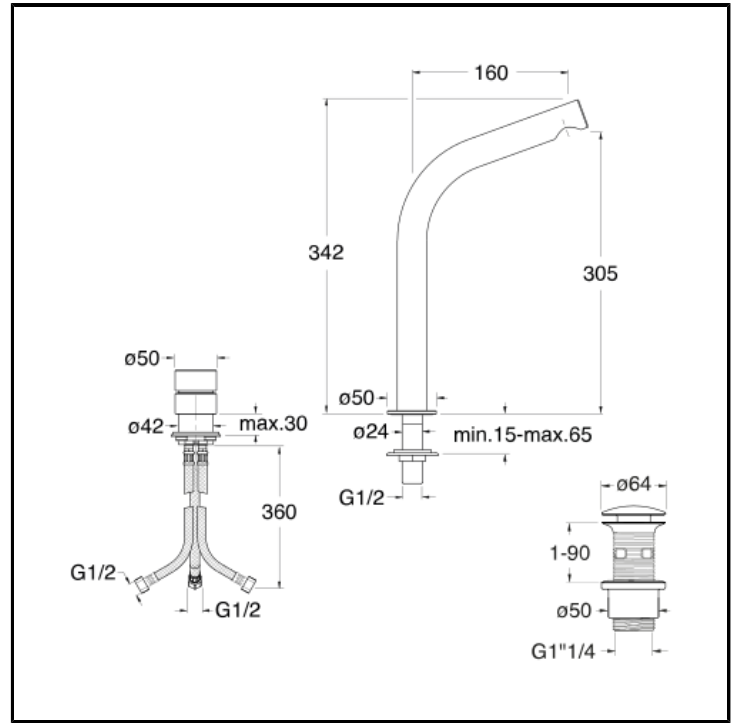

2 hole basin mixer TALL with 1"1/4 Up&Down waste

FINITURE

 Brushed stainless steel AISI

FEATURES (MODEL NAME SIDE)

- Tall

COMMAND

- Monocontrol

INSTALLATION