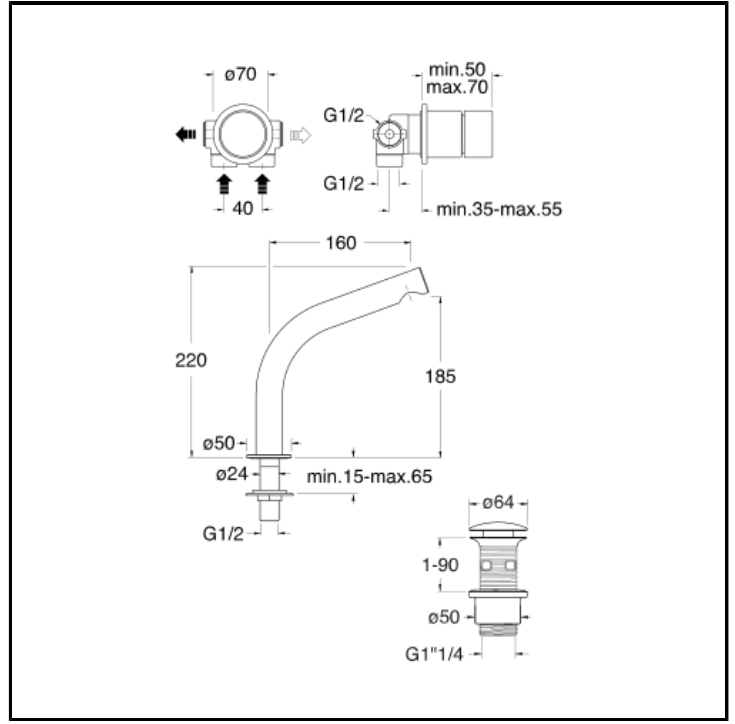

Complete wall mounted basin mixer with REGULAR standing spout and 1"1/4 Up&Down waste

FINITURE

 Brushed stainless steel AISI

FEATURES (MODEL NAME SIDE)

- Regular

COMMAND

- Monocontrol

INSTALLATION