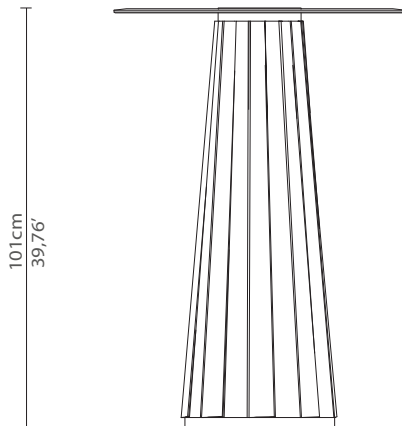

CABINETS & BOOKCASES

DARIAN | bar table

70cm  
27,56"

101cm  
39,76"

## DIMENSIONS

Height: 101cm | 39,76"

Diameter: 70cm | 27,56"

## WEIGHT

Aprox: 55kg | 121,25lbs

## PACKAGING

Volume: 0,70m<sup>3</sup> | 24,72ft<sup>3</sup>

Weight: 65kg | 143,3lbs