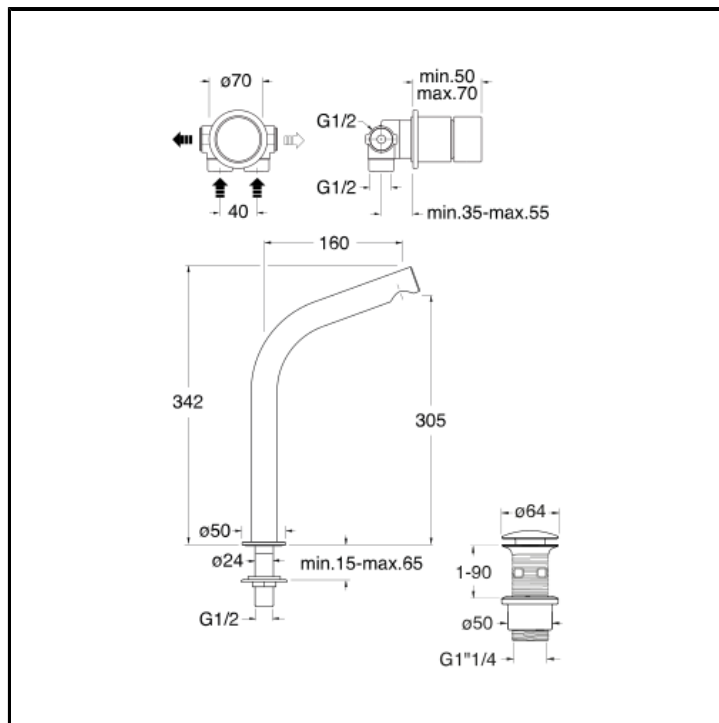

Complete wall mounted basin mixer with TALL standing spout and 1"1/4 Up&Down waste

FINITURE

 Brushed stainless steel AISI

FEATURES (MODEL NAME SIDE)

- Tall

COMMAND

- Monocontrol

INSTALLATION