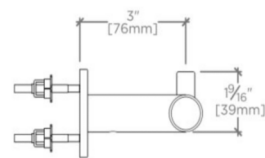

DECIBEL

Decibel Paper Holder

DBPH01

SHOWN IN DECIBEL PAPER HOLDER | DBPH01

TECHNICAL DETAILS

Escutcheon Primary Material: Brass
Depth / Width: 3 7/16"
Height: 2 1/4"
Length: 7 11/16"
Primary Material: Brass

DECIBEL

Decibel Paper Holder

DBPH01

TOP VIEW SCALE: 3"=1'-0"

ISO VIEW SCALE: 3"=1'-0"

FRONT VIEW SCALE: 3"=1'-0"

SIDE VIEW SCALE: 3"=1'-0"