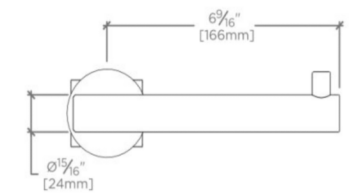

DECIBEL

Decibel Paper Holder

DBPH01

SHOWN IN DECIBEL PAPER HOLDER | DBPH01

TECHNICAL DETAILS

Escutcheon Primary Material: Brass
Depth / Width: 3 7/16"
Height: 2 1/4"
Length: 7 11/16"
Primary Material: Brass

DECIBEL

Decibel Paper Holder

DBPH01

TOP VIEW SCALE: 3"=1'-0"

ISO VIEW SCALE: 3"=1'-0"

FRONT VIEW SCALE: 3"=1'-0"

SIDE VIEW SCALE: 3"=1'-0"