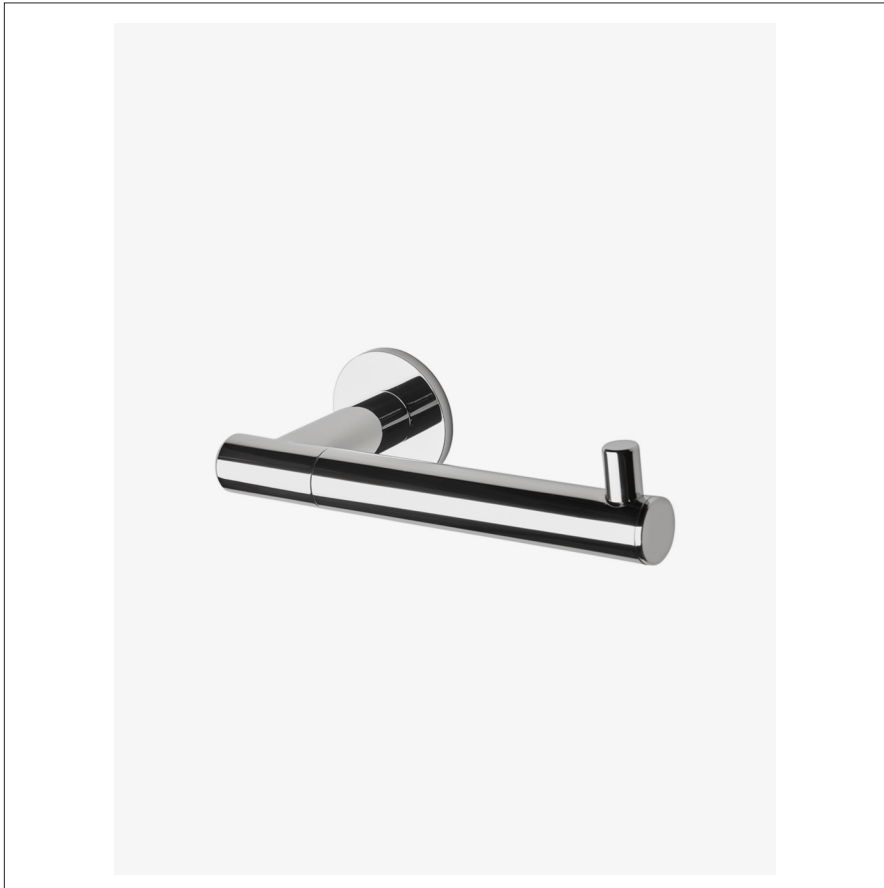

DECIBEL

Decibel Paper Holder

DBPH01

SHOWN IN DECIBEL PAPER HOLDER | DBPH01

TECHNICAL DETAILS

Escutcheon Primary Material: Brass
Depth / Width: 3 7/16"
Height: 2 1/4"
Length: 7 11/16"
Primary Material: Brass

INSPIRATION

Inspired by classic record players, Decibel gives all the sleekness of contemporary design, enhanced with special detailing.

PRODUCT FEATURES

Wall Mounted

This item is stocked in a Chrome, Nickel, and Graphite finishes

DECIBEL

Decibel Paper Holder

DBPH01

TOP VIEW SCALE: 3"=1'-0"

ISO VIEW SCALE: 3"=1'-0"

FRONT VIEW SCALE: 3"=1'-0"

SIDE VIEW SCALE: 3"=1'-0"