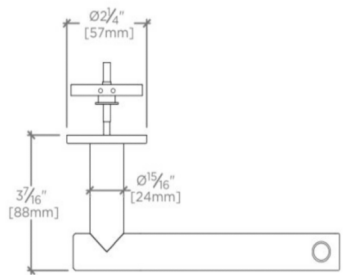

DECIBEL

Decibel Paper Holder

DBPH01

SHOWN IN DECIBEL PAPER HOLDER | DBPH01

TECHNICAL DETAILS

Escutcheon Primary Material: Brass
Depth / Width: 3 7/16"
Height: 2 1/4"
Length: 7 11/16"
Primary Material: Brass

DECIBEL

Decibel Paper Holder

DBPH01

TOP VIEW SCALE: 3"=1'-0"

ISO VIEW SCALE: 3"=1'-0"

FRONT VIEW SCALE: 3"=1'-0"

SIDE VIEW SCALE: 3"=1'-0"