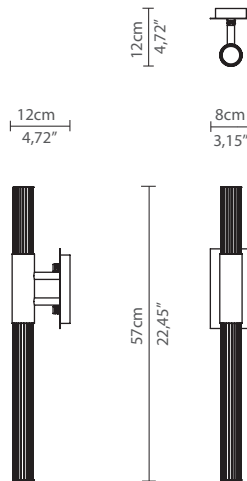

## DIMENSIONS

Height: 57cm | 22,45"

Length: 8cm | 3,15"

Depth: 12cm | 4,72"

## WEIGHT

Aprox: 1,5kg | 3,31lbs

## PACKAGING

Volume: 0,03 m<sup>3</sup> | 1,06 ft<sup>3</sup>

Weight: 3kg | 6,6lbs