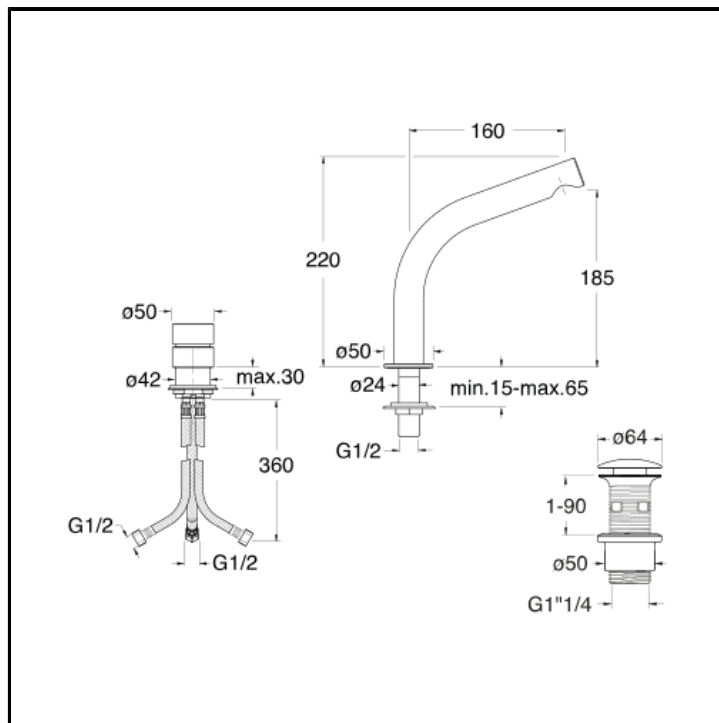

2 hole basin mixer REGULAR with 1"1/4 Up&Down waste

FINITURE

 Brushed stainless steel AISI

FEATURES (MODEL NAME SIDE)

- Regular

COMMAND

- Monocontrol

INSTALLATION