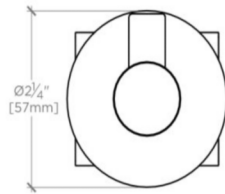

### TECHNICAL DETAILS

Escutcheon Primary Material: Brass  
Depth / Width: 2 11/16"  
Height: 2 1/4"  
Length: 2 1/4"  
Primary Material: Brass

## DECIBEL

Decibel Single Robe Hook

DBRH01

TOP VIEW SCALE: 6"=1'-0"

ISO VIEW SCALE: 6"=1'-0"

FRONT VIEW SCALE: 6"=1'-0"

SIDE VIEW SCALE: 6"=1'-0"