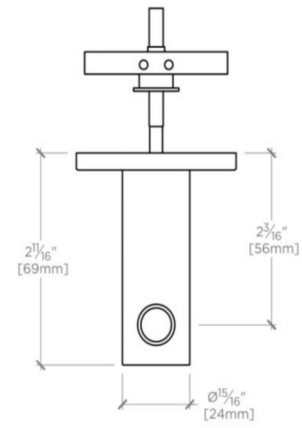

### TECHNICAL DETAILS

Escutcheon Primary Material: Brass  
Depth / Width: 2 11/16"  
Height: 2 1/4"  
Length: 2 1/4"  
Primary Material: Brass

## DECIBEL

Decibel Single Robe Hook

DBRH01

TOP VIEW SCALE: 6"=1'-0"

ISO VIEW SCALE: 6"=1'-0"

FRONT VIEW SCALE: 6"=1'-0"

SIDE VIEW SCALE: 6"=1'-0"