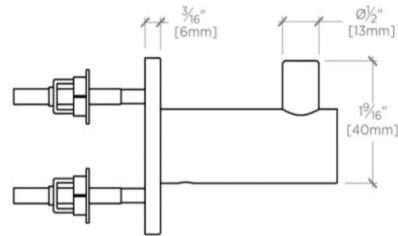

### TECHNICAL DETAILS

Escutcheon Primary Material: Brass  
Depth / Width: 2 11/16"  
Height: 2 1/4"  
Length: 2 1/4"  
Primary Material: Brass

## DECIBEL

Decibel Single Robe Hook

DBRH01

TOP VIEW SCALE: 6"=1'-0"

ISO VIEW SCALE: 6"=1'-0"

FRONT VIEW SCALE: 6"=1'-0"

SIDE VIEW SCALE: 6"=1'-0"