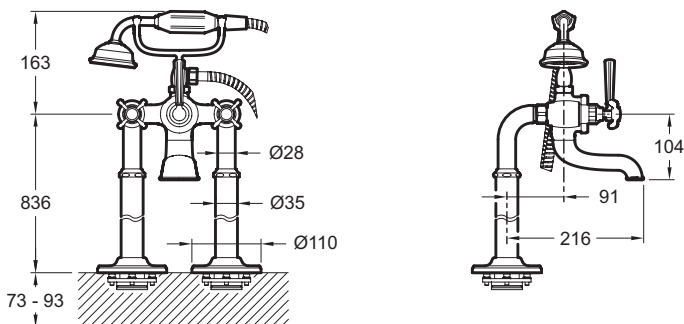

**E24314**

**Collection:** CLÉO 1889

**Finish\*:**

**Main features:**

**Features**

- **DIMENSIONS:** 26 x 125 cm
- **MATERIAL:** Metal
- **TYPE:** Mixer
- **MECHANISM GUARANTEE:** 5 years
- **WEIGHT:** 8.1 kg
- **INSTALLATION TYPE:** Floor-mount
- **CONNECTION:** With supply hoses
- **FINISH GUARANTEE:** Chrome 10 years / PVD 25 years

**Required products**

- E32993: Built-in box

**Technical drawing**

Product Specification: Floor-mount mixer. E24314. Collection: CLÉO 1889. DIMENSIONS: 26 x 125 cm. WEIGHT: 8.1 kg. MATERIAL: Metal. INSTALLATION TYPE: Floor-mount. TYPE: Mixer. CONNECTION: With supply hoses. MECHANISM GUARANTEE: 5 years. FINISH GUARANTEE: Chrome 10 years / PVD 25 years.