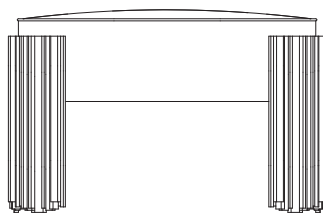

CABINETS & BOOKCASES

EMPIRE | bench

46cm  
18,1"

46cm  
18,1"

75cm  
29,5"

## DIMENSIONS

Height: 46cm | 18,1"

Length: 75cm | 29,5"

Depth: 46cm | 18,1"