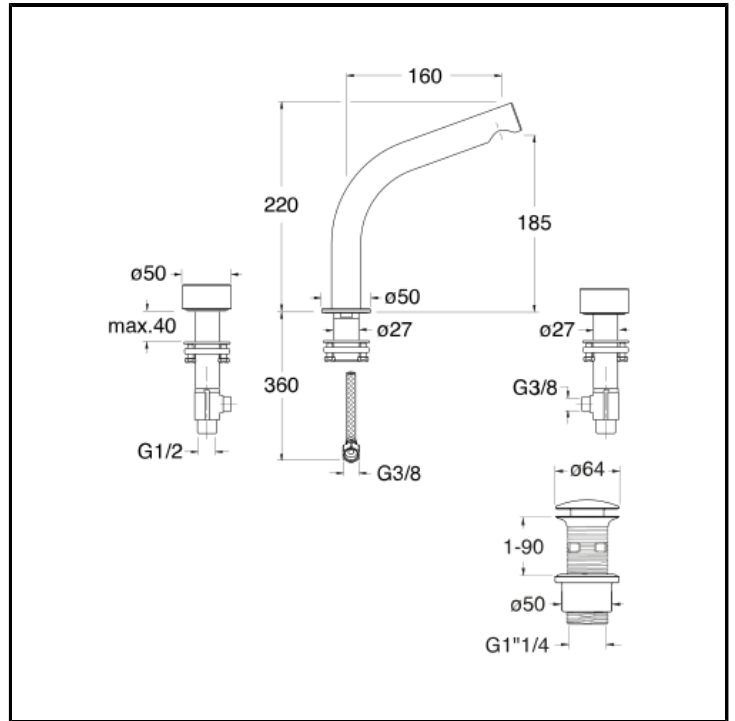

# CRISX205

3 hole basin mixer REGULAR with 1"1/4 Up&Down waste