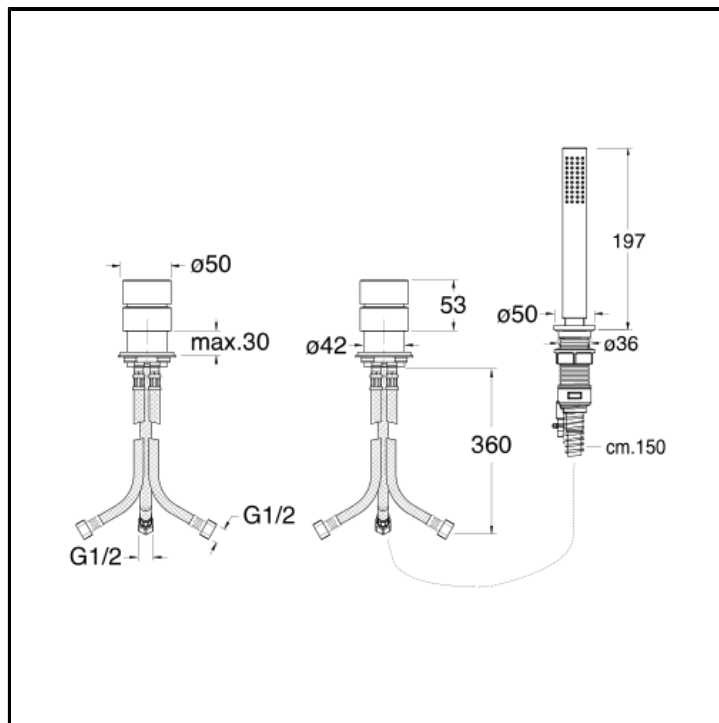

3 hole deck mounted bath mixer with pull-out anti-lime hand shower with independent mixing and FOLLOW ME

FINITURE

 Brushed stainless steel AISI

COMMAND

- Monocontrol

INSTALLATION

- Tub edge

TPOLOGY