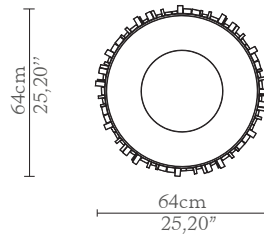

CABINETS & BOOKCASES

EMPIRE | floor

DIMENSIONS

Height: 185cm | 73,83"
Diameter: 64cm | 25,20"

MATERIALS

Body: Brass & Crystal Glass

STANDARD FINISHES

Body: Gold plated

WEIGHT

Aprox: 40kg | 88,18lbs

BULBS

12x g9 Halogen Bulbs (40W max)*USA not included
Voltage: 220-240V

PACKAGING

Volume: 1,07m³ | 37,8ft³
Weight: 50kg | 110,23lbs