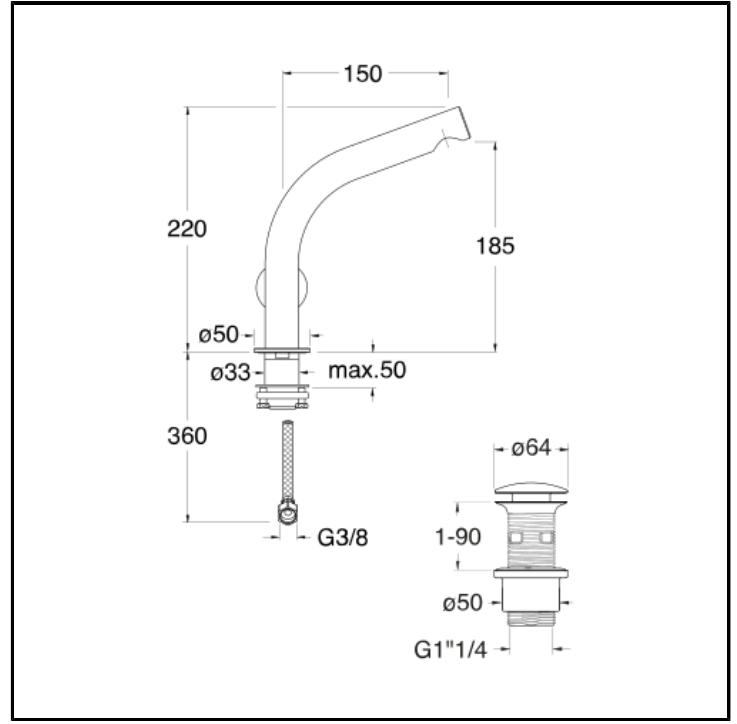

Basin mixer REGULAR with 1"1/4 Up&Down waste

FINITURE

 Brushed stainless steel AISI

FEATURES (MODEL NAME SIDE)

- Regular

COMMAND

- Monocontrol

INSTALLATION