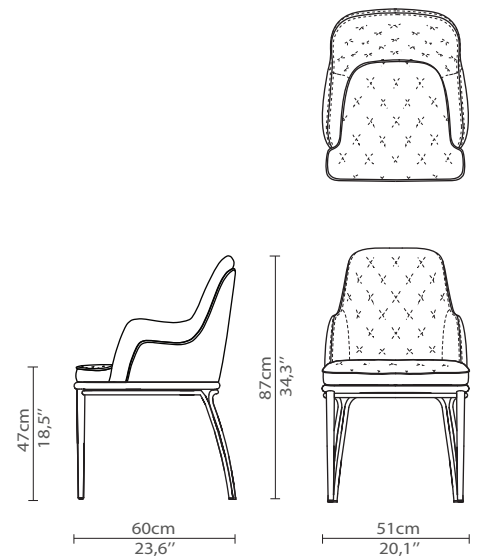

CHARLA GREY | dining chair

UPHOLSTERY

DIMENSIONS

Height: 87cm | 34,3"
 Length: 51cm | 20,1"
 Depth: 60cm | 23,6"
 Seat Height: 47cm | 18,5"
 Seat Depth: 47cm | 18,5"

WEIGHT

Aprox: 20kg | 44,1lbs

PACKAGING

Volume: 0,41m³ | 14,5ft³
 Weight: 25kg | 55,1lbs

TECHICAL DETAILS

Body: Stainless Steel, Powder Coating
 & Synthetic Rope Mesh

FINISHES

Cushion set:

Silver Grey

Weaving:

Anthracite