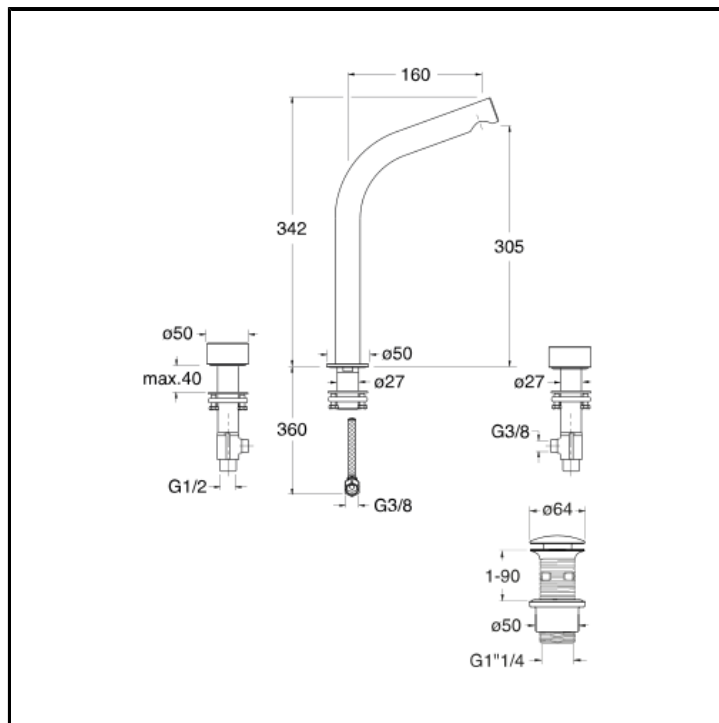

3 hole basin mixer TALL with 1"1/4 Up&Down waste

## FEATURES (MODEL NAME SIDE)

- Tall