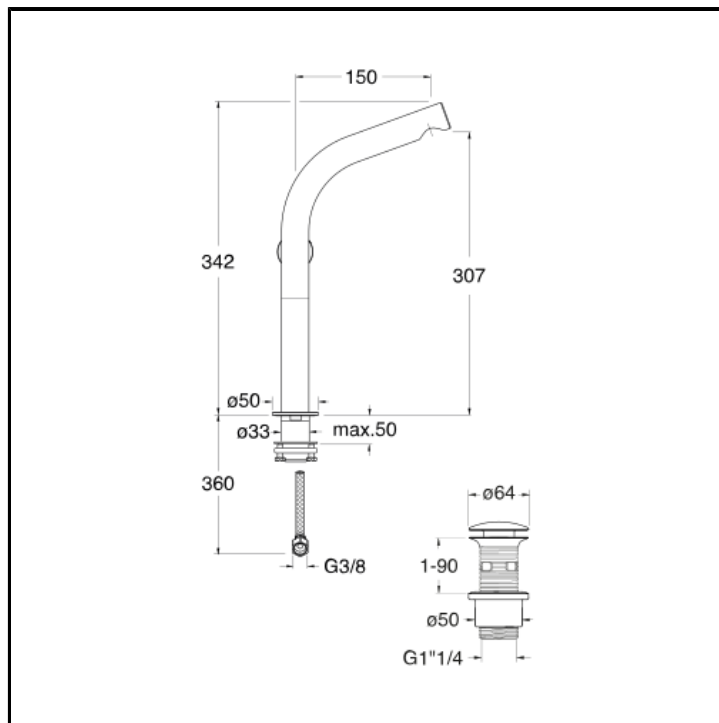

Basin mixer TALL with 1"1/4 Up&Down waste

FINITURE

 Brushed stainless steel AISI

FEATURES (MODEL NAME SIDE)

- Tall

COMMAND

- Monocontrol

INSTALLATION