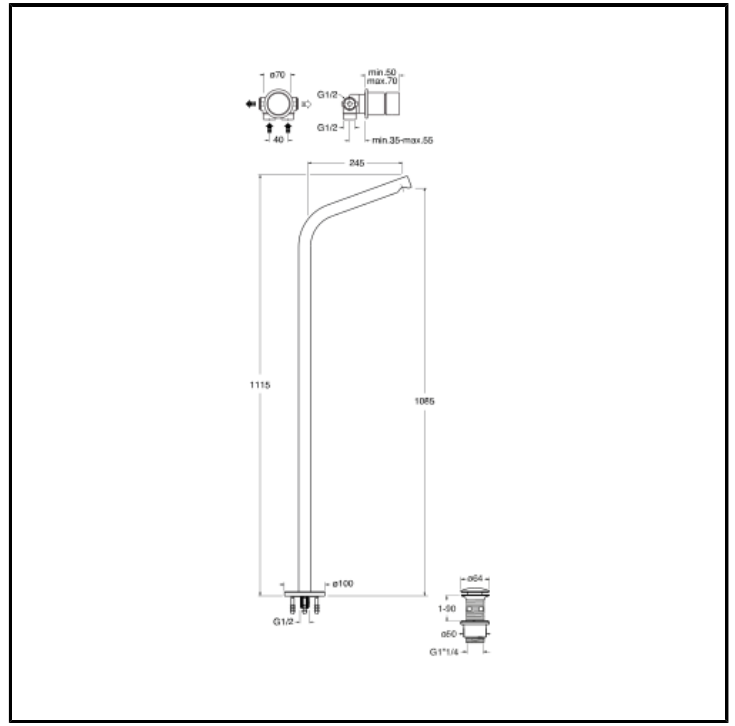

Complete wall mounted basin mixer with floor mounted spout and 1"1/4 Up&Down waste

FINITURE

 Brushed stainless steel AISI

COMMAND

- Monocontrol

INSTALLATION

- Floor

TPOLOGY