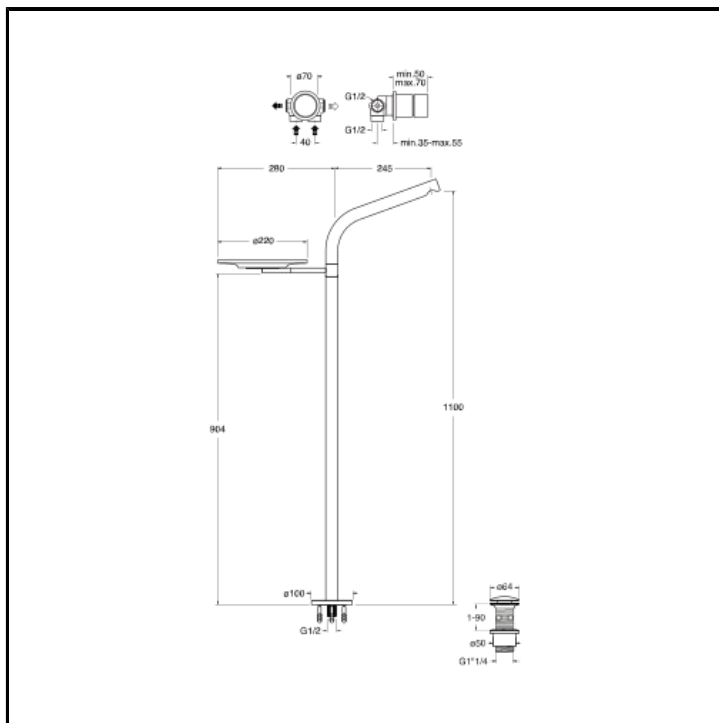

Complete wall mounted basin mixer with floor mounted spout with swivel accessory and 1"1/4 Up&Down waste

FINITURE

 Brushed stainless steel AISI

COMMAND

- Monocontrol

INSTALLATION

- Floor

TPOLOGY