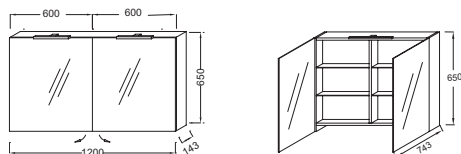

EB1368

Collection: NO COLLECTION

Finish*:

G1C - Gloss White lacquer
E10 - Quebec Oak melamine

Main features:

Features

- **DIMENSIONS:** 120 x 14.30 x 65 cm
- **MATERIAL:** Lacquer or melamine
- **STORAGE:** 2 slow-close mirrored doors
- **STORAGE TYPE:** Door
- **INSIDE FINISH:** Grey or basalt
- **WEIGHT:** 24 kg
- **INSTALLATION TYPE:** Wall-mount
- **POWER:** 230V, 3.5W, class II, IP 44
- **ELECTRICAL OUTLET:** Yes
- **LACQUER FINISH:** Basalt interior

Consumer benefits

- **OPTIMIZED STORAGE:** Mirrored door, double-sided mirror, 2 glass shelves per compartment
- **PRACTICAL:** LED lighting and magnet close
- **CLEVER:** Electric socket and centered touchless sensor activated lighting

Technical drawing

Product Specification: Mirrored cabinet 120 cm, LED lighting. EB1368. Collection: NO COLLECTION. DIMENSIONS: 120 x 14.30 x 65 cm. WEIGHT: 24 kg. MATERIAL: Lacquer or melamine. INSTALLATION TYPE: Wall-mount. STORAGE: 2 slow-close mirrored doors. POWER: 230V, 3.5W, class II, IP 44. STORAGE TYPE: Door. ELECTRICAL OUTLET: Yes. INSIDE FINISH: Grey or basalt. LACQUER FINISH: Basalt interior.