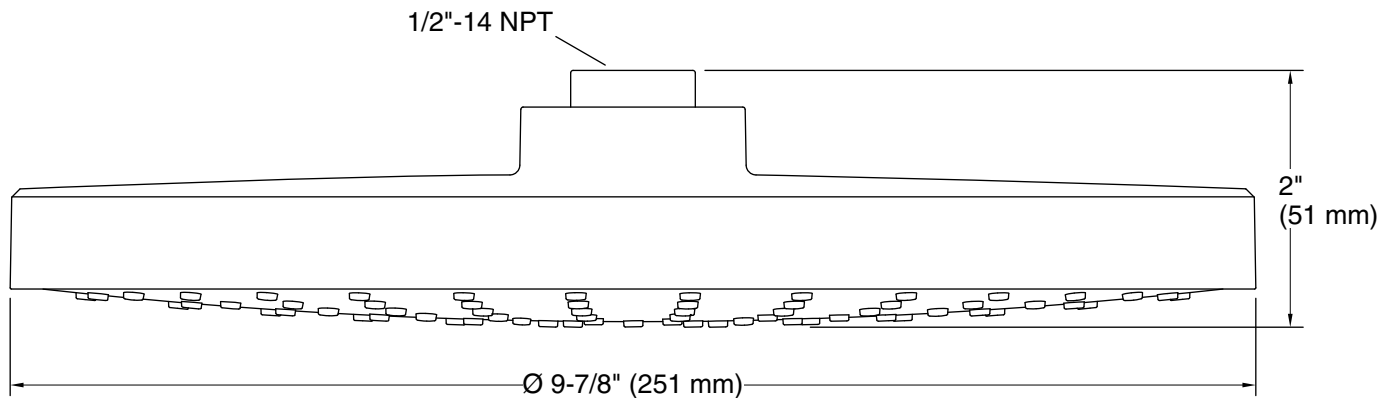

Technical Information

All product dimensions are nominal.

Showerhead/Body Spray:

Rated maximum flow: 2 gal/min (7.6 l/min)

Pressure: 45 psi (3.1 bar)

Notes

Install this product according to the installation instructions.