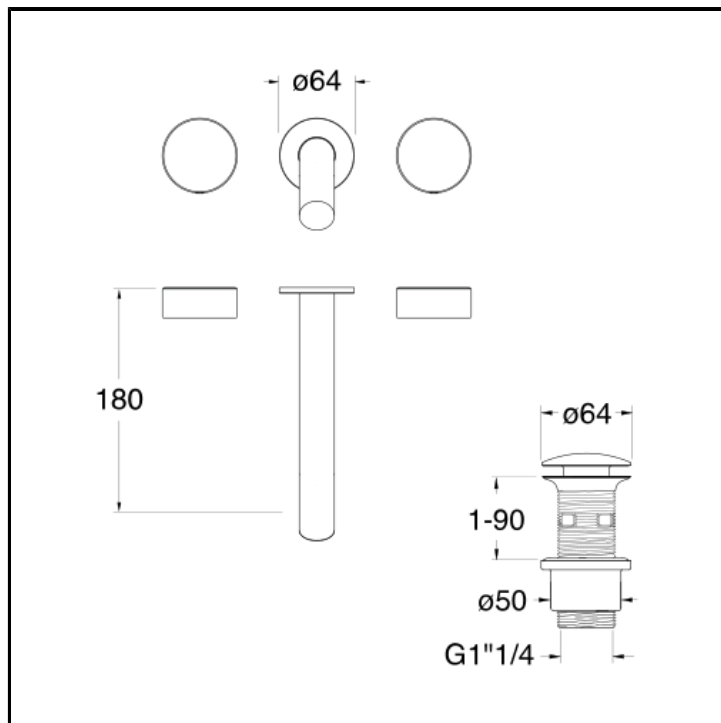

Wall mounted basin mixer REGULAR external parts for CRICS233 (side controls) - CRICS234 (right side) with 1"1/4 Up&Down waste

FINITURE

 Brushed stainless steel AISI

FEATURES (MODEL NAME SIDE)

- Regular

COMMAND