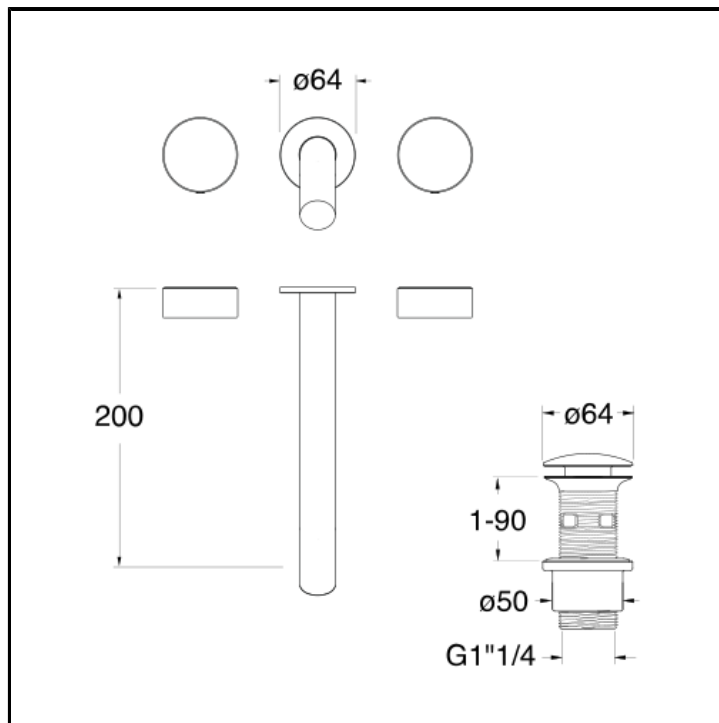

Wall mounted basin mixer LARGE external parts for CRICS233 (side controls) - CRICS234 (right side) with 1"1/4 Up&Down waste

FINITURE

 Brushed stainless steel AISI

FEATURES (MODEL NAME SIDE)

- Large

COMMAND