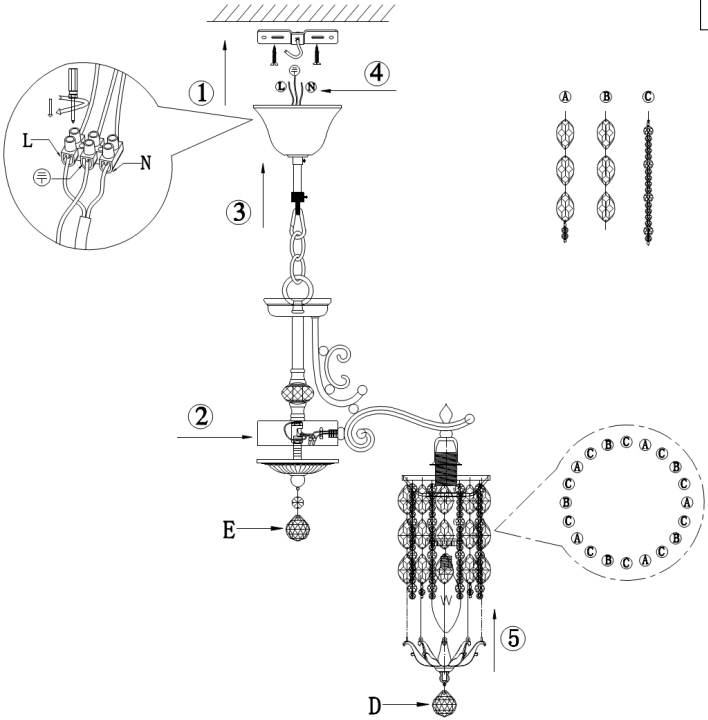

Instruction

Collection: DIAMANT CRYSTAL

Series: RONTA

Model: DIA107-PL-05-R

Ceiling

A=25
B=25
C=50
D=5
E=1

- Ceiling

5 x E14 (60W)