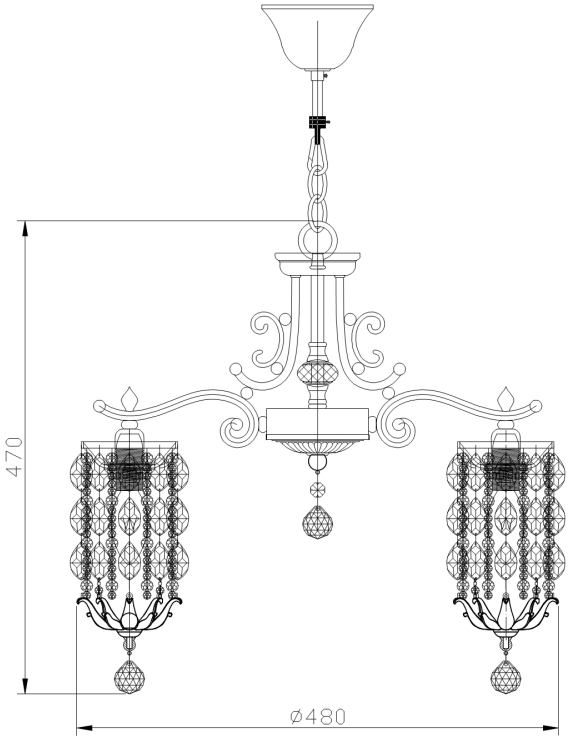

Instruction

Collection: DIAMANT CRYSTAL

Series: RONTA

Model: DIA107-PL-05-R

Ceiling

A=25
B=25
C=50
D=5
E=1

- Ceiling

5 x E14 (60W)