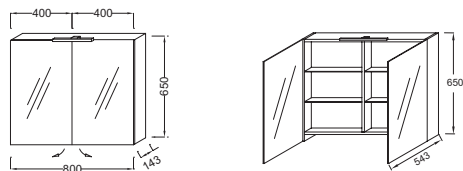

**EB1364**

**Collection:** NO COLLECTION

**Finish\*:**

**Main features:**

**Features**

- **DIMENSIONS:** 80 x 14.30 x 65 cm
- **MATERIAL:** Lacquer or melamine
- **STORAGE:** 2 slow-close mirrored doors
- **STORAGE TYPE:** Door
- **INSIDE FINISH:** Grey or basalt
- **WEIGHT:** 20.7 kg
- **INSTALLATION TYPE:** Wall-mount
- **POWER:** 230V, 3.5W, class II, IP 44
- **ELECTRICAL OUTLET:** Yes
- **LACQUER FINISH:** Basalt interior

**Consumer benefits**

- **OPTIMIZED STORAGE:** Mirrored door, double-sided mirror, 2 glass shelves per compartment
- **PRACTICAL:** LED lighting and magnet close
- **CLEVER:** Electric socket and centered touchless sensor activated lighting

**Optional products**

- Ensembles plans-vasques et meubles 80 cm

**Technical drawing**

Product Specification: Mirrored cabinet 80 cm, LED lighting, EB1364. Collection: NO COLLECTION. DIMENSIONS: 80 x 14.30 x 65 cm. WEIGHT: 20.7 kg. MATERIAL: Lacquer or melamine. INSTALLATION TYPE: Wall-mount. STORAGE: 2 slow-close mirrored doors. POWER: 230V, 3.5W, class II, IP 44. STORAGE TYPE: Door. ELECTRICAL OUTLET: Yes. INSIDE FINISH: Grey or basalt. LACQUER FINISH: Basalt interior.