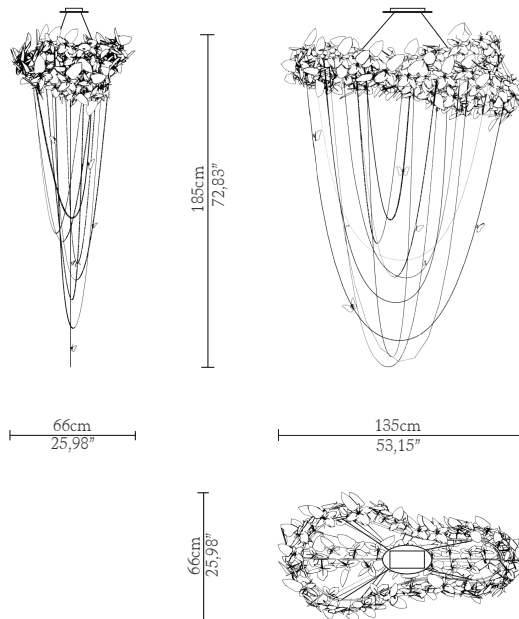

## DIMENSIONS

Chain Height: Adjustable with  
200cm | 78,74"

Height: 185cm | 72,83"

Length: 135cm | 53,15"

Depth: 66cm | 25,98"

## WEIGHT

Aprox: 38kg | 83,78lbs

## PACKAGING

Volume: 1,02m<sup>3</sup> | 36 ft<sup>3</sup>  
Weight: 48kg | 105,82lbs