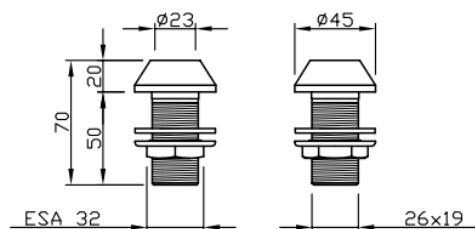

SPARE PARTS

FINISHINGS