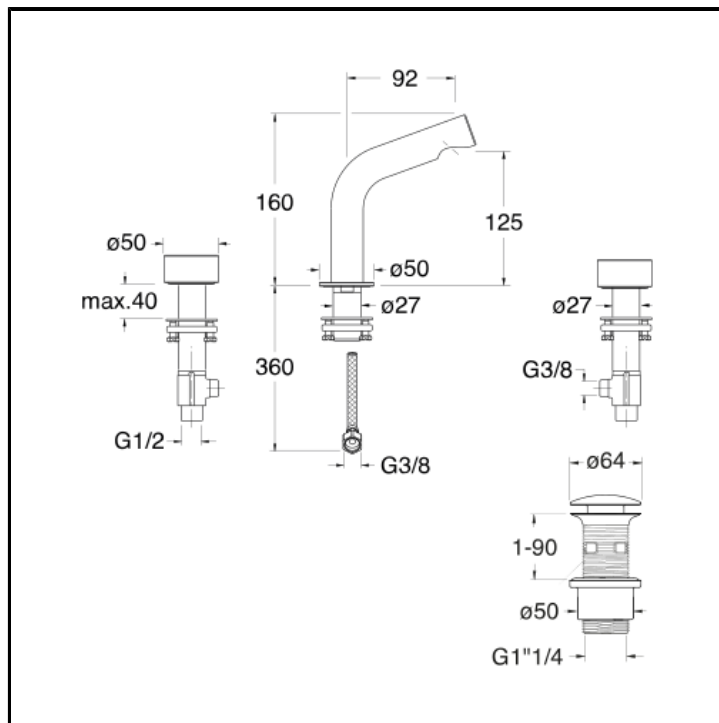

3 hole bidet mixer with 1"1/4 Up&Down waste

FINITURE

 Brushed stainless steel AISI

INSTALLATION

- Top

TIPOLOGY

-

ENVIRONMENT