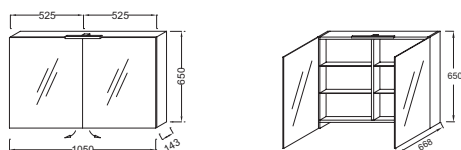

EB1366

Collection: NO COLLECTION

Finish*:

Main features:

Features

- **DIMENSIONS:** 105 x 14.30 x 65 cm
- **MATERIAL:** Lacquer or melamine
- **STORAGE:** 2 slow-close mirrored doors
- **STORAGE TYPE:** Door
- **INSIDE FINISH:** Grey or basalt
- **WEIGHT:** 21 kg
- **INSTALLATION TYPE:** Wall-mount
- **POWER:** 230V, 3.5W, class II, IP 44
- **ELECTRICAL OUTLET:** Yes
- **LACQUER FINISH:** Basalt interior

Consumer benefits

- **OPTIMIZED STORAGE:** Mirrored door, double-sided mirror, 2 glass shelves per compartment
- **PRACTICAL:** LED lighting and magnet close
- **CLEVER:** Electric socket and centered touchless sensor activated lighting

Technical drawing

Product Specification: Mirrored cabinet 105 cm, LED lighting. EB1366. Collection: NO COLLECTION. DIMENSIONS: 105 x 14.30 x 65 cm. WEIGHT: 21 kg. MATERIAL: Lacquer or melamine. INSTALLATION TYPE: Wall-mount. STORAGE: 2 slow-close mirrored doors. POWER: 230V, 3.5W, class II, IP 44. STORAGE TYPE: Door. ELECTRICAL OUTLET: Yes. INSIDE FINISH: Grey or basalt. LACQUER FINISH: Basalt interior.