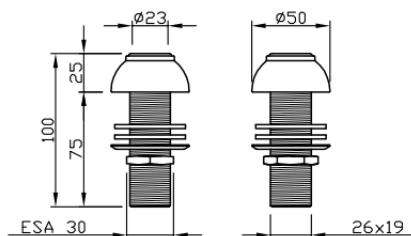

TECHNICAL DRAWING

SPARE PARTS

FINISHINGS