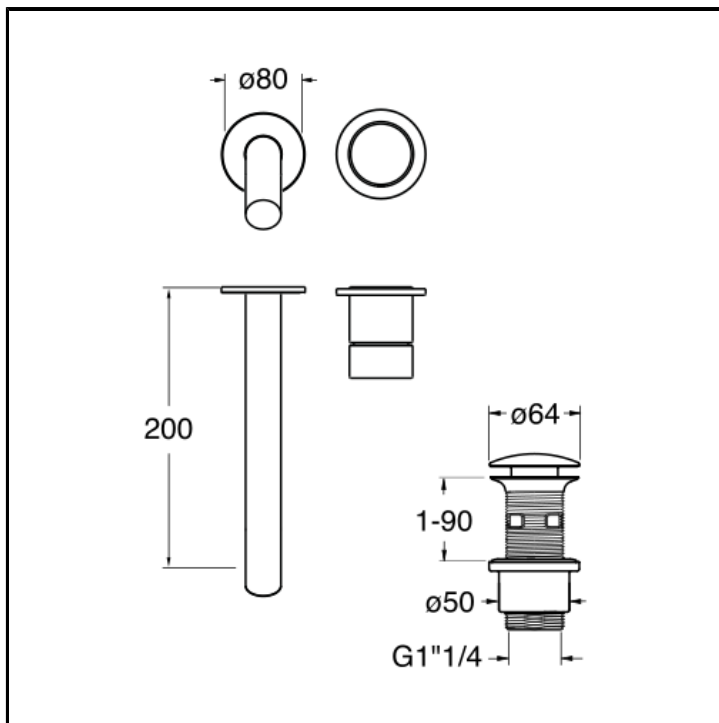

Wall mounted basin mixer LARGE external parts for CRICS200 (right side) - CRICS201 (left side) with 1"1/4 Up&Down waste

FINITURE

 Brushed stainless steel AISI

FEATURES (MODEL NAME SIDE)

- Large

COMMAND

- Monocontrol