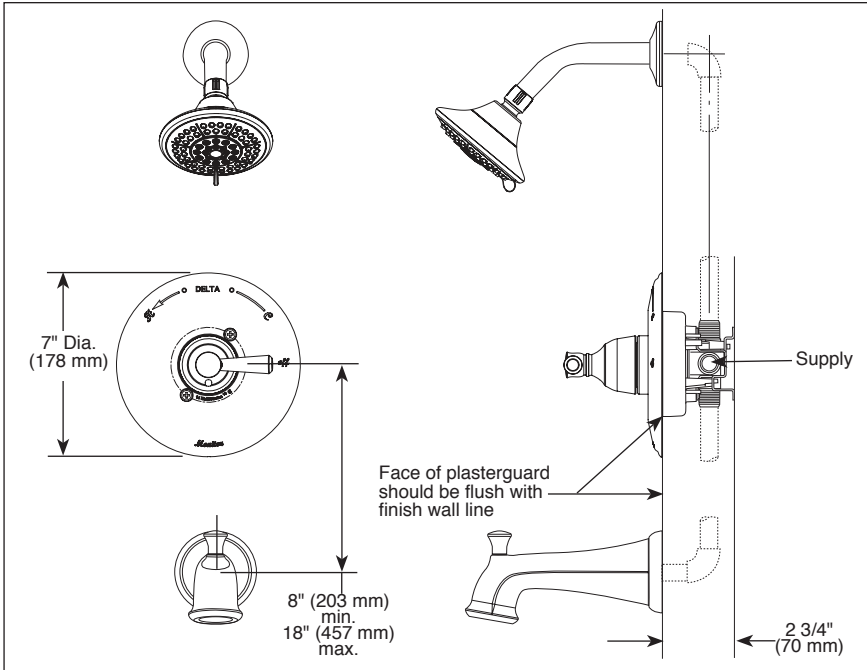

Submitted Model No.: _____

Specific Features: _____

▲ Designate Proper Finish Suffix

see what Delta can do™

TUB AND SHOWER FAUCET TRIM

- Linden™ Bath Collection
- Valve Only (T14093)
- Shower Only (T14293)
- Tub/Shower (T14493)

FEATURES:

- Monitor® 14 Series pressure balanced bath single handle mixing valve trim

STANDARD SPECIFICATIONS:

- Maintains a balanced pressure of hot and cold water even when a valve is turned on or off elsewhere in the system
- For use with MultiChoice® Universal rough valve body (R10000 Series)
- Back-to-back installation capability
- Solid brass forged body
- Temperature only controlled with handle
- Field adjustable to limit handle rotation into hot water zone
- 120° maximum handle rotation
- All parts replaceable from the front of the valve
- Max flow rate 1.75 gpm @ 80 psi, 6.6 L/min @ 550 kPa
- Tub port maximum flow rate 6.0 gpm @ 60 psi with R10000-UNBX
- Shower arm overall horizontal length = 5 1/2" (138 mm), including threaded ends
- Stem extension kit RP77991 can be ordered to allow for an additional 1 3/4" wall thickness. RP77991 ships with chrome escutcheon screws. For special finishes also order RP12630 escutcheon screws in desired finish.