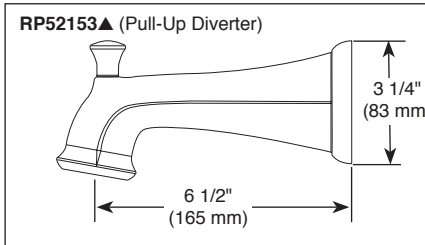

Submitted Model No.: _____

Specific Features: _____

▲ Designate Proper Finish Suffix

see what Delta can do™

TUB AND SHOWER FAUCET TRIM

- Linden™ Bath Collection
- Valve Only (T14093)
- Shower Only (T14293)
- Tub/Shower (T14493)

FEATURES:

- Monitor® 14 Series pressure balanced bath single handle mixing valve trim

STANDARD SPECIFICATIONS:

- Maintains a balanced pressure of hot and cold water even when a valve is turned on or off elsewhere in the system
- For use with MultiChoice® Universal rough valve body (R10000 Series)
- Back-to-back installation capability
- Solid brass forged body
- Temperature only controlled with handle
- Field adjustable to limit handle rotation into hot water zone
- 120° maximum handle rotation
- All parts replaceable from the front of the valve
- Max flow rate 1.75 gpm @ 80 psi, 6.6 L/min @ 550 kPa
- Tub port maximum flow rate 6.0 gpm @ 60 psi with R10000-UNBX
- Shower arm overall horizontal length = 5 1/2" (138 mm), including threaded ends
- Stem extension kit RP77991 can be ordered to allow for an additional 1 3/4" wall thickness. RP77991 ships with chrome escutcheon screws. For special finishes also order RP12630 escutcheon screws in desired finish.