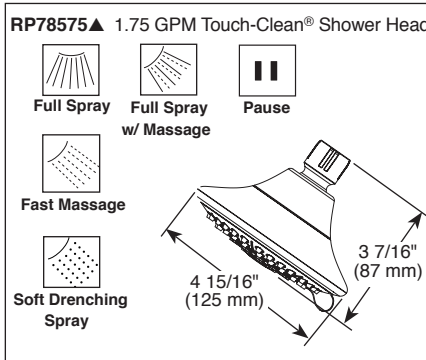

Submitted Model No.: _____

Specific Features: _____

▲ Designate Proper Finish Suffix

see what Delta can do™

TUB AND SHOWER FAUCET TRIM

- Linden™ Bath Collection
- Valve Only (T14093)
- Shower Only (T14293)
- Tub/Shower (T14493)

FEATURES:

- Monitor® 14 Series pressure balanced bath single handle mixing valve trim

STANDARD SPECIFICATIONS:

- Maintains a balanced pressure of hot and cold water even when a valve is turned on or off elsewhere in the system
- For use with MultiChoice® Universal rough valve body (R10000 Series)
- Back-to-back installation capability
- Solid brass forged body
- Temperature only controlled with handle
- Field adjustable to limit handle rotation into hot water zone
- 120° maximum handle rotation
- All parts replaceable from the front of the valve
- Max flow rate 1.75 gpm @ 80 psi, 6.6 L/min @ 550 kPa
- Tub port maximum flow rate 6.0 gpm @ 60 psi with R10000-UNBX
- Shower arm overall horizontal length = 5 1/2" (138 mm), including threaded ends
- Stem extension kit RP77991 can be ordered to allow for an additional 1 3/4" wall thickness. RP77991 ships with chrome escutcheon screws. For special finishes also order RP12630 escutcheon screws in desired finish.