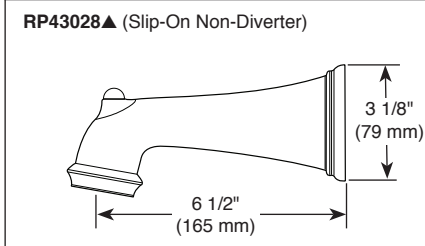

Submitted Model No.: _____

Specific Features: _____

▲ Designate Proper Finish Suffix

see what Delta can do™

TUB AND SHOWER FAUCET TRIM

- Linden™ Bath Collection
- Valve Only (T14093)
- Shower Only (T14293)
- Tub/Shower (T14493)

FEATURES:

- Monitor® 14 Series pressure balanced bath single handle mixing valve trim

STANDARD SPECIFICATIONS:

- Maintains a balanced pressure of hot and cold water even when a valve is turned on or off elsewhere in the system
- For use with MultiChoice® Universal rough valve body (R10000 Series)
- Back-to-back installation capability
- Solid brass forged body
- Temperature only controlled with handle
- Field adjustable to limit handle rotation into hot water zone
- 120° maximum handle rotation
- All parts replaceable from the front of the valve
- Max flow rate 1.75 gpm @ 80 psi, 6.6 L/min @ 550 kPa
- Tub port maximum flow rate 6.0 gpm @ 60 psi with R10000-UNBX
- Shower arm overall horizontal length = 5 1/2" (138 mm), including threaded ends
- Stem extension kit RP77991 can be ordered to allow for an additional 1 3/4" wall thickness. RP77991 ships with chrome escutcheon screws. For special finishes also order RP12630 escutcheon screws in desired finish.