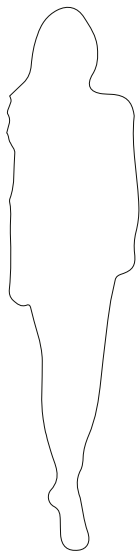

CABINETS & BOOKCASES

MAGNA | suspension

DIMENSIONS

Cord Height: Adjustable
with 200cm | 78,74"

Height: 190cm | 74,8"
Diameter: 67cm | 26,38"

MATERIALS

Body: Brass & Crystal

STANDARD FINISHES

Body: Gold Plated & Crystal White

WEIGHT

Aprox: 110kg | 242,5lbs

LED

Stip LED

PACKAGING

Volume: 0,98m³ | 34,6ft³

Weight: 120kg | 264,55lbs