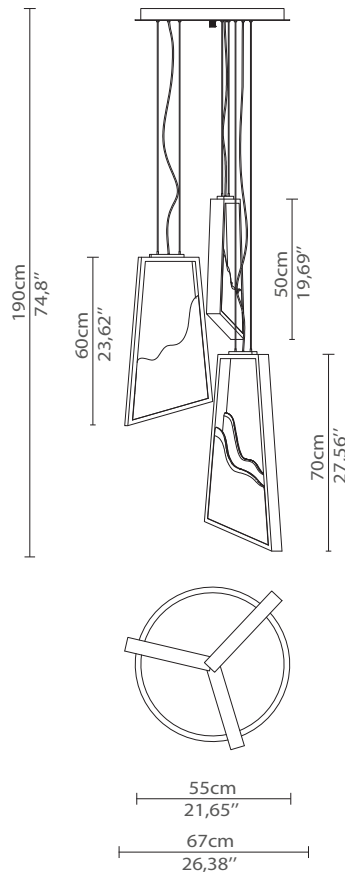

CABINETS & BOOKCASES

MAGNA | suspension

DIMENSIONS

Cord Height: Adjustable
with 200cm | 78,74"

Height: 190cm | 74,8"
Diameter: 67cm | 26,38"

MATERIALS

Body: Brass & Crystal

STANDARD FINISHES

Body: Gold Plated & Crystal White

WEIGHT

Aprox: 110kg | 242,5lbs

LED

Stip LED

PACKAGING

Volume: 0,98m³ | 34,6ft³

Weight: 120kg | 264,55lbs