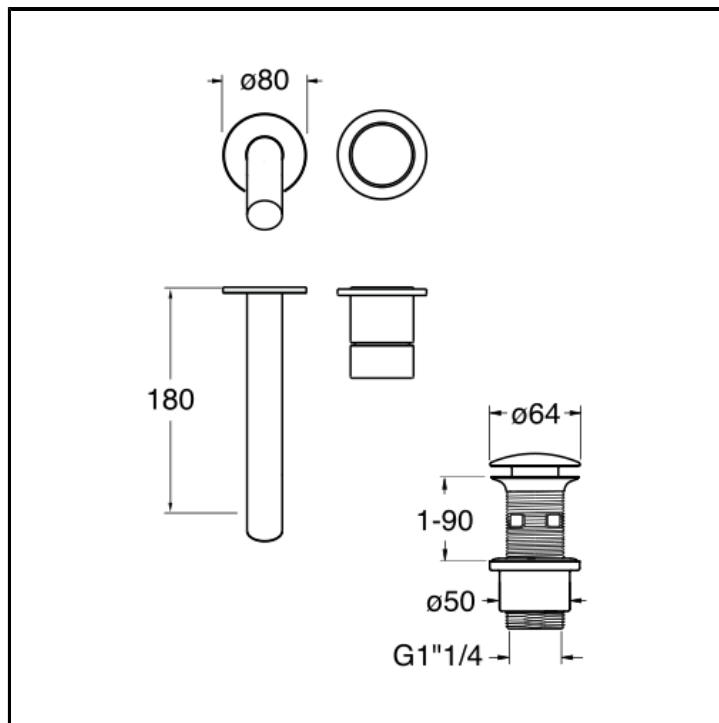

Wall mounted basin mixer REGULAR external parts for CRICS200 (right side) - CRICS201 (left side) with 1"1/4 Up&Down waste

FINITURE

 Brushed stainless steel AISI

FEATURES (MODEL NAME SIDE)

- Regular

COMMAND

- Monocontrol

INSTALLATION

- Wall

TPOLOGY

-

ENVIRONMENT

- Bathroom