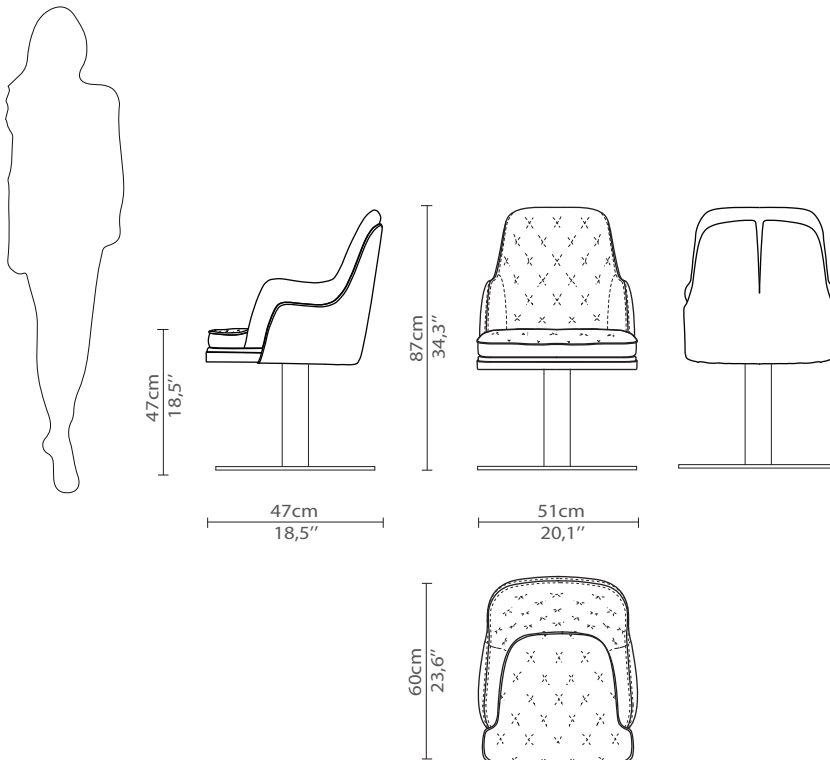

## DIMENSION S

Height: 87cm | 34,3"

Length: 51cm | 20,1"

Depth: 60cm | 23,6"

Seat Height: 47cm | 18,5"

Seat Depth: 47cm | 18,5"

## WEIGHT

Aprox: 19kg | 41,9lbs

## PACKAGING

Volume: 0,41m<sup>3</sup> | 14,5ft<sup>3</sup>

Weight: 25kg | 52,9lbs