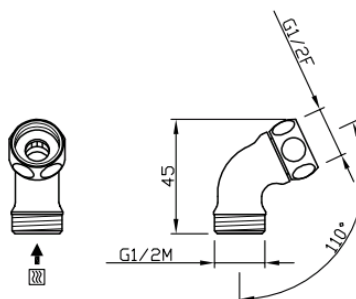

FINISHINGS