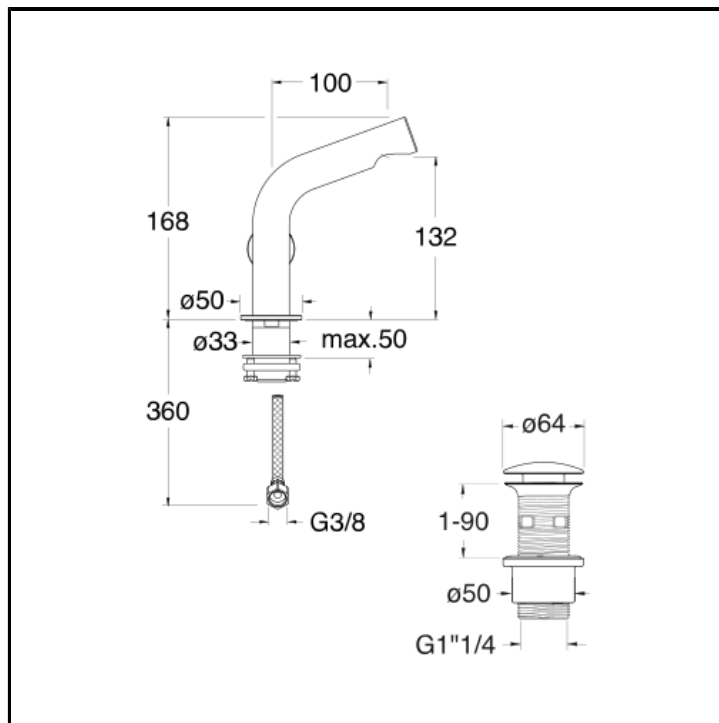

Bidet mixer with 1"1/4 Up&Down waste

FINITURE

 Brushed stainless steel AISI

COMMAND

- Monocontrol

INSTALLATION

- Top

TPOLOGY