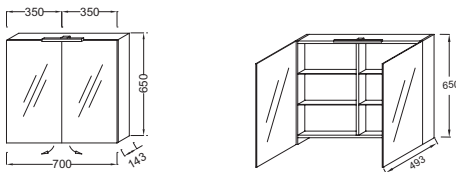

EB1363

Collection: NO COLLECTION

Finish*:

Main features:

Features

- **DIMENSIONS:** 70 x 14.30 x 65 cm
- **MATERIAL:** Lacquer or melamine
- **STORAGE:** 2 slow-close mirrored doors
- **STORAGE TYPE:** Door
- **INSIDE FINISH:** Grey or basalt
- **LACQUER FINISH:** Basalt interior
- **WEIGHT:** 16.7 kg
- **INSTALLATION TYPE:** Wall-mount
- **POWER:** 230V, 3.5W, class II, IP 44
- **ELECTRICAL OUTLET:** Yes
- **INSIDE STORAGE:** 1 fixed central shelf and 4 removable glass shelves

Consumer benefits

- **OPTIMIZED STORAGE:** Mirrored door, double-sided mirror, 2 glass shelves per compartment
- **PRACTICAL:** LED lighting and magnet close
- **CLEVER:** Electric socket and centered touchless sensor activated lighting

Technical drawing

Product Specification: Mirrored cabinet 70 cm, LED lighting. EB1363. Collection: NO COLLECTION. DIMENSIONS: 70 x 14.30 x 65 cm. WEIGHT: 16.7 kg. MATERIAL: Lacquer or melamine. INSTALLATION TYPE: Wall-mount. STORAGE: 2 slow-close mirrored doors. POWER: 230V, 3.5W, class II, IP 44. STORAGE TYPE: Door. ELECTRICAL OUTLET: Yes. INSIDE FINISH: Grey or basalt. INSIDE STORAGE: 1 fixed central shelf and 4 removable glass shelves. LACQUER FINISH: Basalt interior.